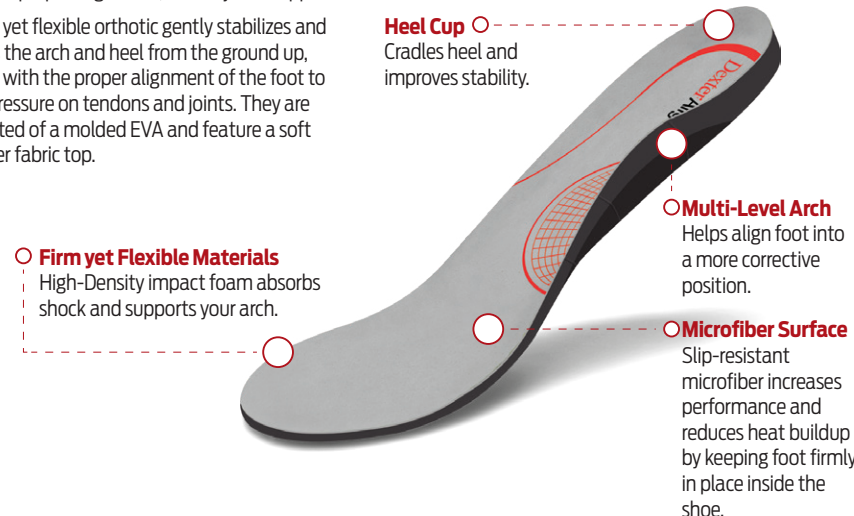

- Replacement Single Density Blown EVA Footbed
- For bowling shoes w/ removable insoles
- Soft, microfiber surface for ultimate comfort

Accessories 2020-2021

ALIGN INSOLES

DI0001G
DEXTER ALIGN INSOLE MENS (10 - 11 ½)

DI0002SM
DEXTER ALIGN INSOLE WOMENS (5 - 7)

WHAT IS ALIGN TECHNOLOGY?

Align tech is an innovative ergonomically designed orthotic that helps place the foot in a more optimum position to assist with proper alignment, stability and support.

This firm yet flexible orthotic gently stabilizes and supports the arch and heel from the ground up, assisting with the proper alignment of the foot to reduce pressure on tendons and joints. They are constructed of a molded EVA and feature a soft microfiber fabric top.